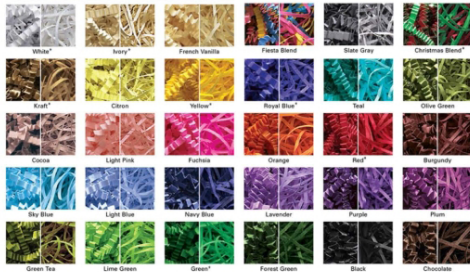

Decorative Shred - Very Fine Cut

▲ Our decorative shred is excellent for packaging your items with color & pizzazz.

▲ Very Fine cut paper shreds are up to 70% recycled paper.

- *New Colors
- Orchid
- Canary
- Mint
- *New Blends
- Camouflage
- Candy Cane
- Trick or Treat
- Mistletoe
- Candy Corn

Description & Details

- ▲ Sold in 10# or 50# cartons.
- ▲ Ships in 2-3 business days.
- ▲ ***This product is not returnable***

- ▲ Not available as imprinted.
- ▲ Prices are per carton.

Pricing

| Size | Color | 1-4 Cartons | 5+ Cartons |
|------|--------|-------------|------------|
| 10# | Kraft | \$40.00 | \$36.00 |
| 10# | Colors | \$46.00 | \$40.00 |
| 50# | Kraft | \$156.00 | \$146.00 |
| 50# | Colors | \$199.00 | \$184.00 |