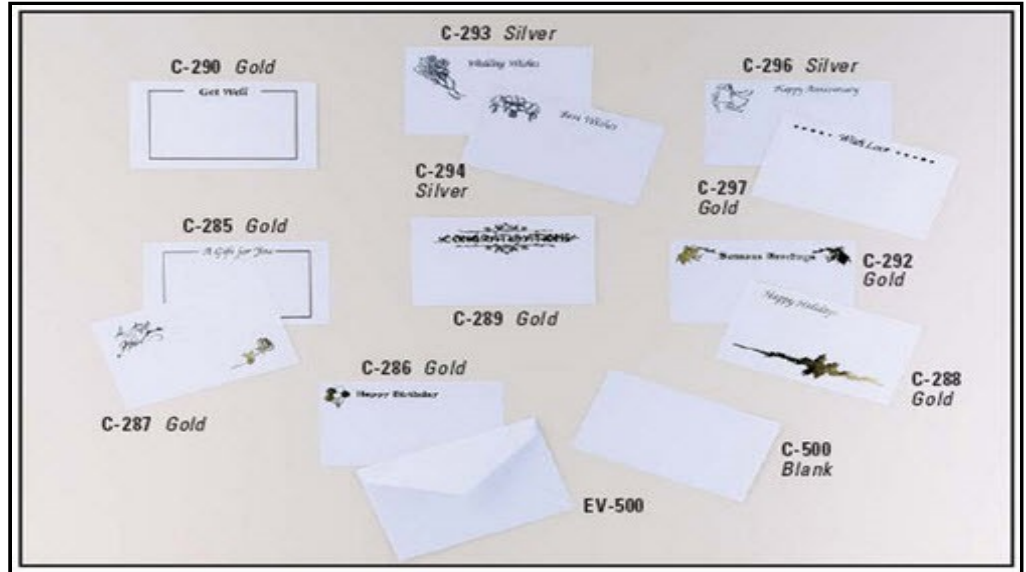

Stock Enclosure Cards (No Imprint)

Personalize your Corporate gift with these beautiful Enclosure Cards.

Description & Details

- ▲ All cards with greetings are packed 100 per package.
- ▲ White plain cards and envelopes are packed 500 per package.
- ▲ All prices are per package, and are not available for imprint.

Ordering Details

- ▲ Indicate item number and style when ordering.
- ▲ Lead time: Stock cards/envelopes ship in 2-3 business days.
- ▲ For quantities over 10 packages, or for custom cards - Call for quote.

Pricing

| Item # | Style | Pkg Count | 1-5 Pkgs | 6-10 Pkgs |
|------------------|---------------------|-----------|----------|-----------|
| EV-500 | White envelope | 500 | \$86.00 | \$68.00 |
| C-500 | White cards (blank) | 500 | \$30.00 | \$24.00 |
| C-285 thru C-296 | Cards w/ Greeting | 100 | \$24.00 | \$18.00 |