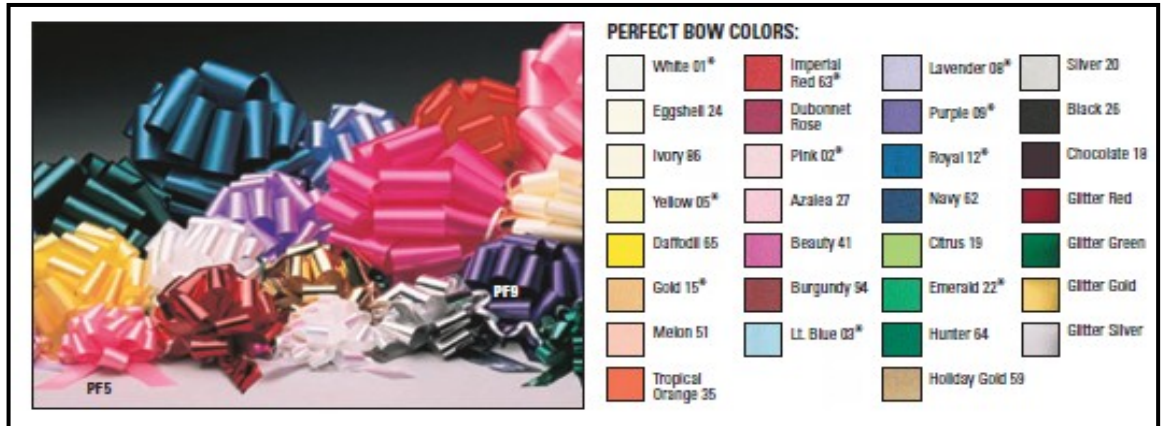

Flora Satin Perfect Bows (Stock-No Imprint)

▲ Bows are made of Flora Satin Ribbon which pulls into an instant bow.

Description & Details

- ▲ Glitter style is only available in glitter colors on the color chart.
- ▲ PF-2 Basic* are only available in colors on color chart with *.