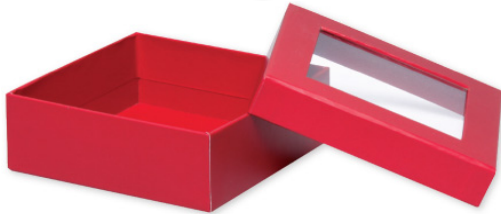

## Rigid Gourmet Window Boxes (Plain-Stock)

Red Gourmet Window Box

Festive Stripes Gourmet Window Box

Red & White Dots Gourmet Window Box

Kraft Stripes Gourmet Window Box

Chocolate Gourmet Window Box

Black Gourmet Window Box

Made from 75% recycled paper, our new line of square gourmet window boxes is ideal for packaging gourmet foods and candy. These two-piece rigid boxes are printed with a matte finish both inside and out.

## Pricing (Plain-No Imprint pricing)

Small Window Dimensions (2½" x 2½")

Medium Window Dimensions (4" x 4")

Large Window Dimension (6" x 6")

Rigid Gourmet Window Boxes				
Description	Case Pack	Price per case	Price per piece	Dimensions
Small Rigid Gourmet Window Boxes	3	\$12.00	\$4.00	3 3/4" Square x 2 1/8"
Medium Rigid Gourmet Window Boxes	3	\$17.00	\$6.00	5 7/8" Square x 2 1/8"
Large Rigid Gourmet Window Boxes	3	\$21.00	\$7.00	7 3/4" Square x 2 1/8"